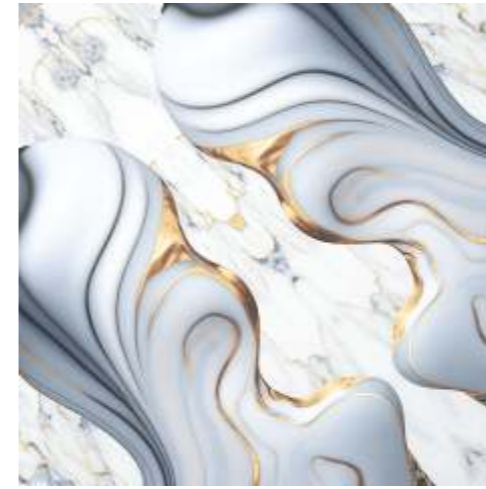

GREENLAND
(3D)

360°
View

ELITE

POLISHED BOOKMATCH

60x60 CM

JOHNSON
PORSELANO
GLAZED VITRIFIED TILES

ARCADIA
PEARL

BOOKMATCH