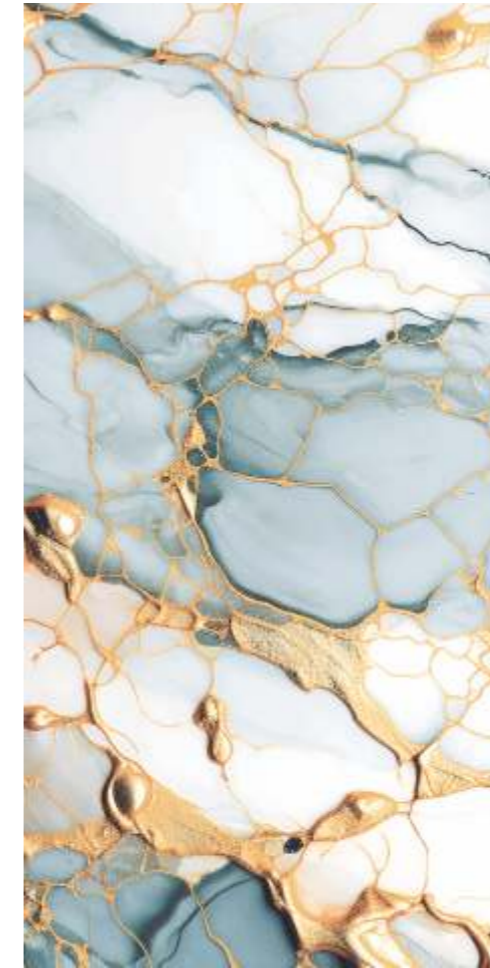

CADENCE
GREEN

Random Phases Available

NEW