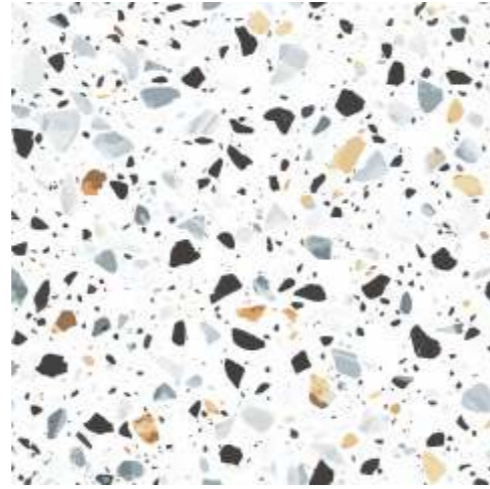

CHICAGO
IVORY

CRUST
MONTE

BEAGLE BROWN

Random Phases Available

DEW
GREY

EARTH
IVORY

360°
View

FICTION
BIANCO