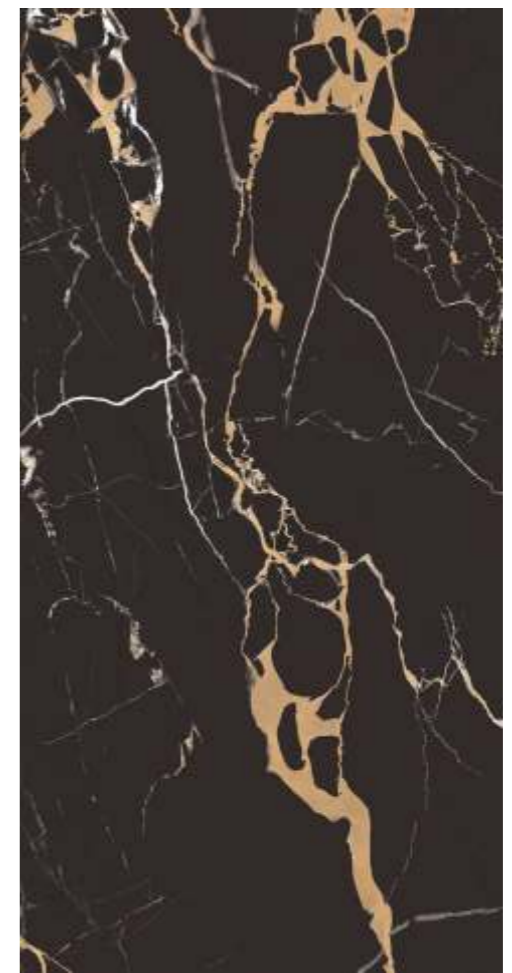

BRAZOS GOLD

OPULANT
AQUA

Random Phases Available

BRAZOS
GOLD

Random Phases Available

ELITE PLUS

HIGH GLOSS

60x120 CM