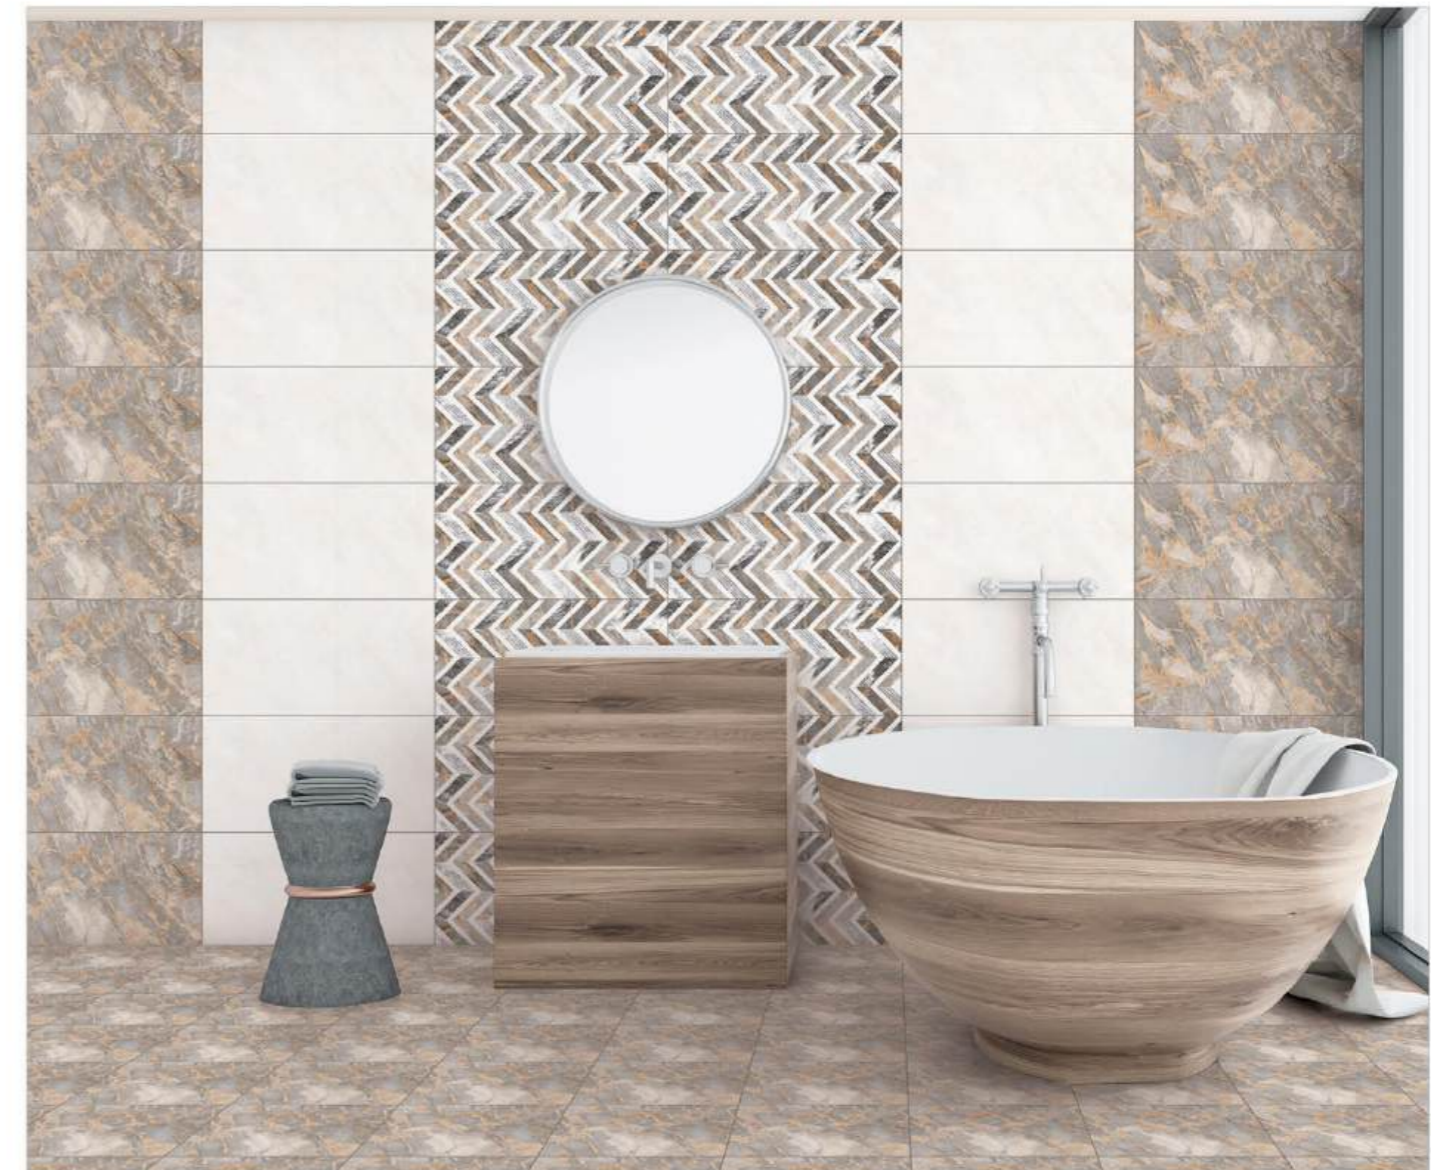

3080-F

3080-HL 3

3078-L

3078-HL 1

3078-D

3078-F

12"x24" | 300x600mm

GLOSSY FINISH
DIGITAL WALL TILES
BATHROOM SERIES