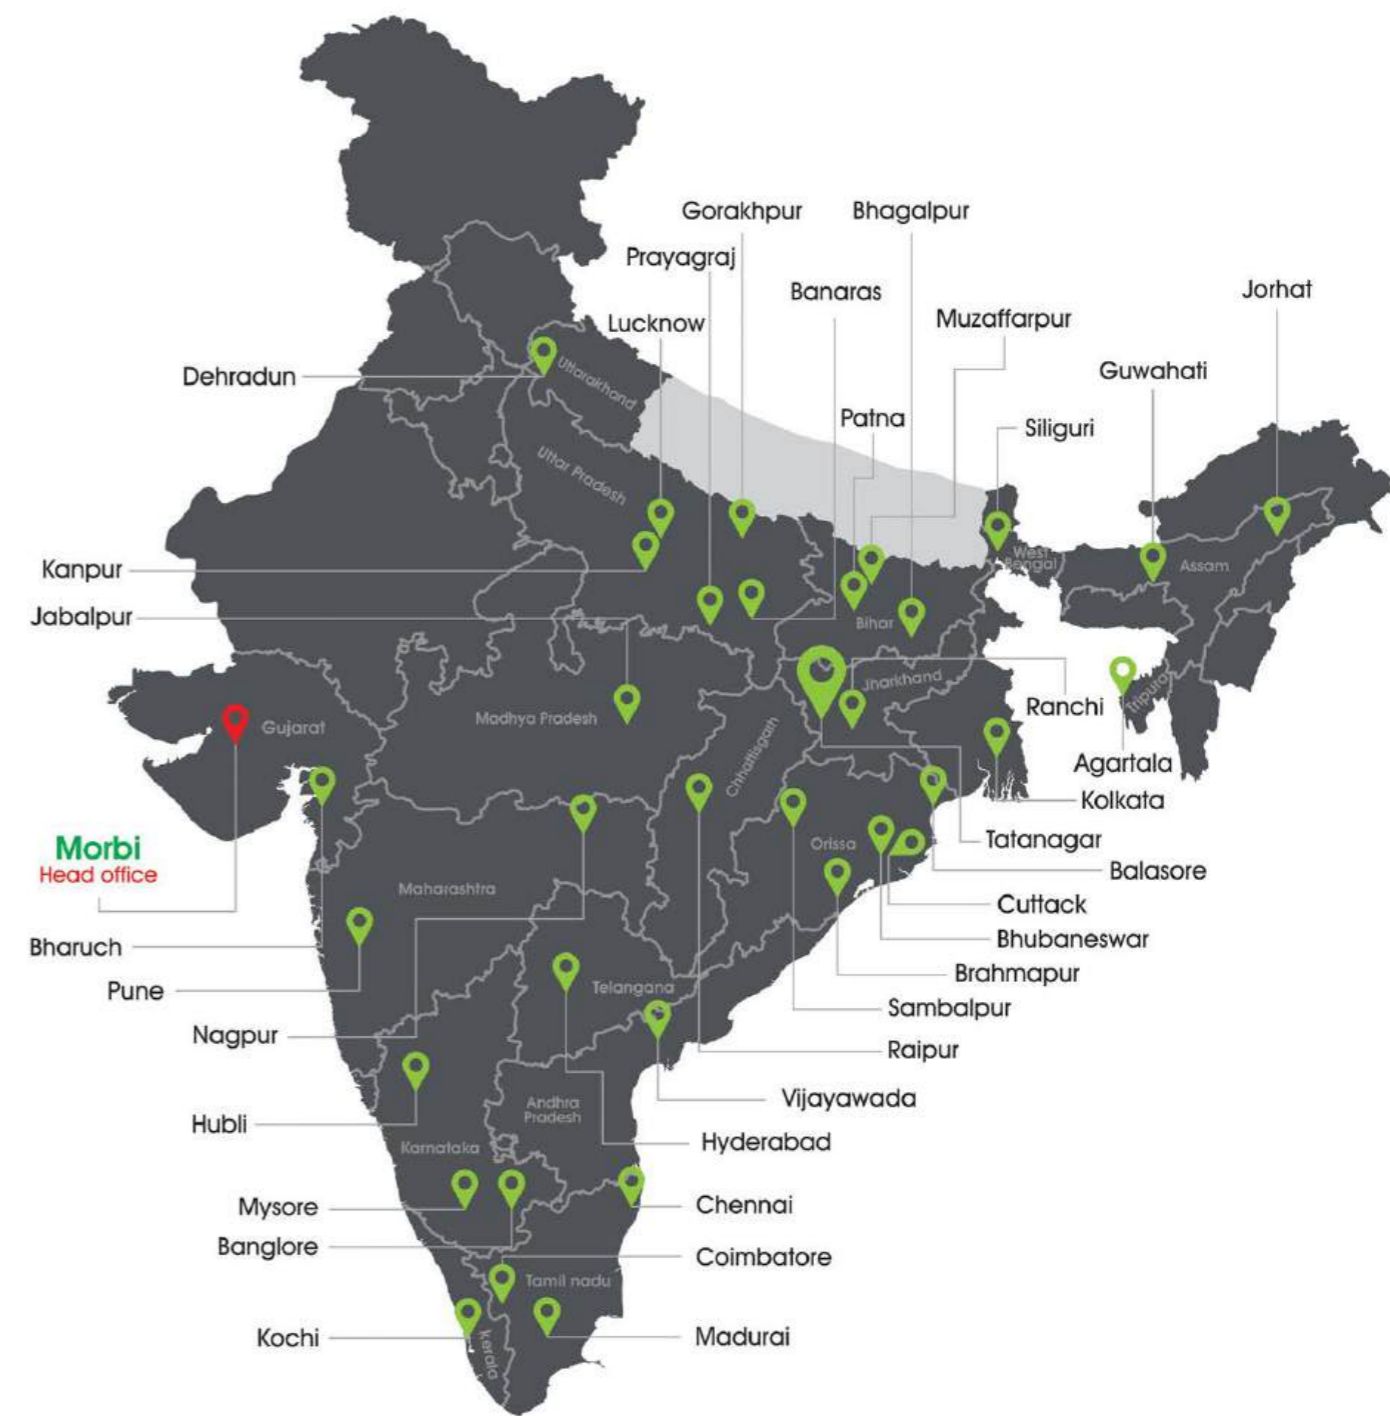

OUR BRANCHES