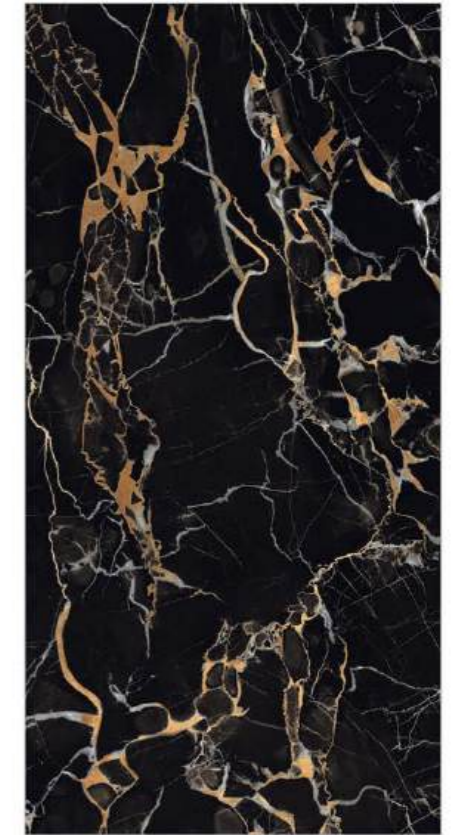

RASOTICA BLACK