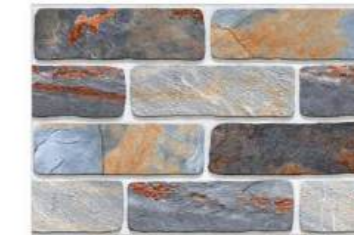

EL-10366

ARIZONA SANDY

BEACH GREY

BEACH NATURAL

CALIDO OAT

CASCADE AMAZONE

DESERT CHOCO

GALAXY CEMENTO